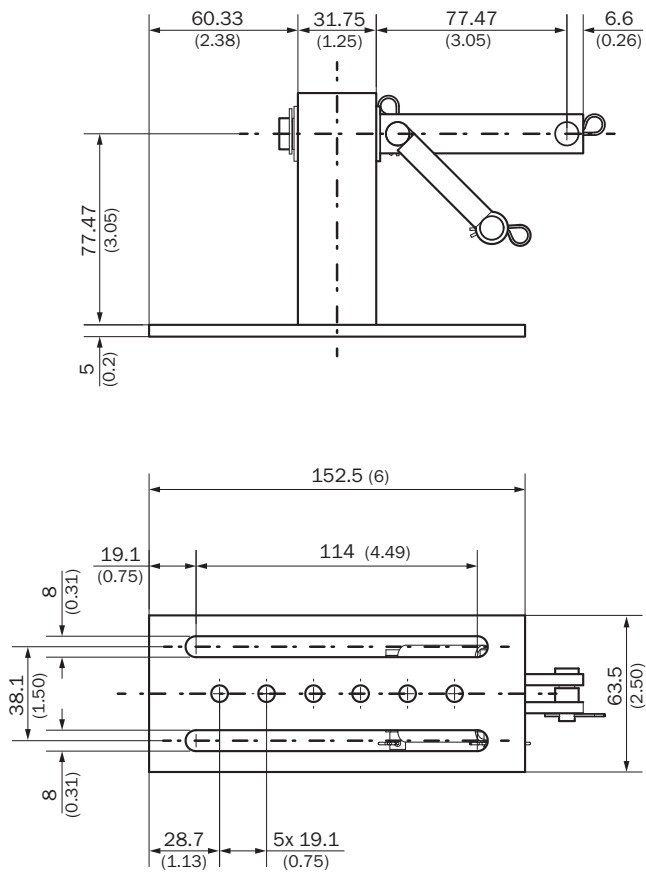

DFV60 sprung arm

Mounting systems

ACCESSORIES

SICK
Sensor Intelligence.

Ordering information

Type	Part no.
DFV60 sprung arm	2056155

Other models and accessories → www.sick.com/Mounting_systems

Detailed technical data

Technical specifications

Accessory group	Mounting brackets and plates
Accessory family	Mounting brackets
Description	Spring arm / mounting arm for DFV60

Classifications

ECl@ss 5.0	27279202
ECl@ss 5.1.4	27279202
ECl@ss 6.0	27279202
ECl@ss 6.2	27279202
ECl@ss 7.0	27279202
ECl@ss 8.0	27279202
ECl@ss 8.1	27279202
ECl@ss 9.0	27273701
ETIM 5.0	EC002615
ETIM 6.0	EC002615
UNSPSC 16.0901	32131023

Dimensional drawing (Dimensions in mm (inch))

SICK AT A GLANCE

SICK is one of the leading manufacturers of intelligent sensors and sensor solutions for industrial applications. A unique range of products and services creates the perfect basis for controlling processes securely and efficiently, protecting individuals from accidents and preventing damage to the environment.